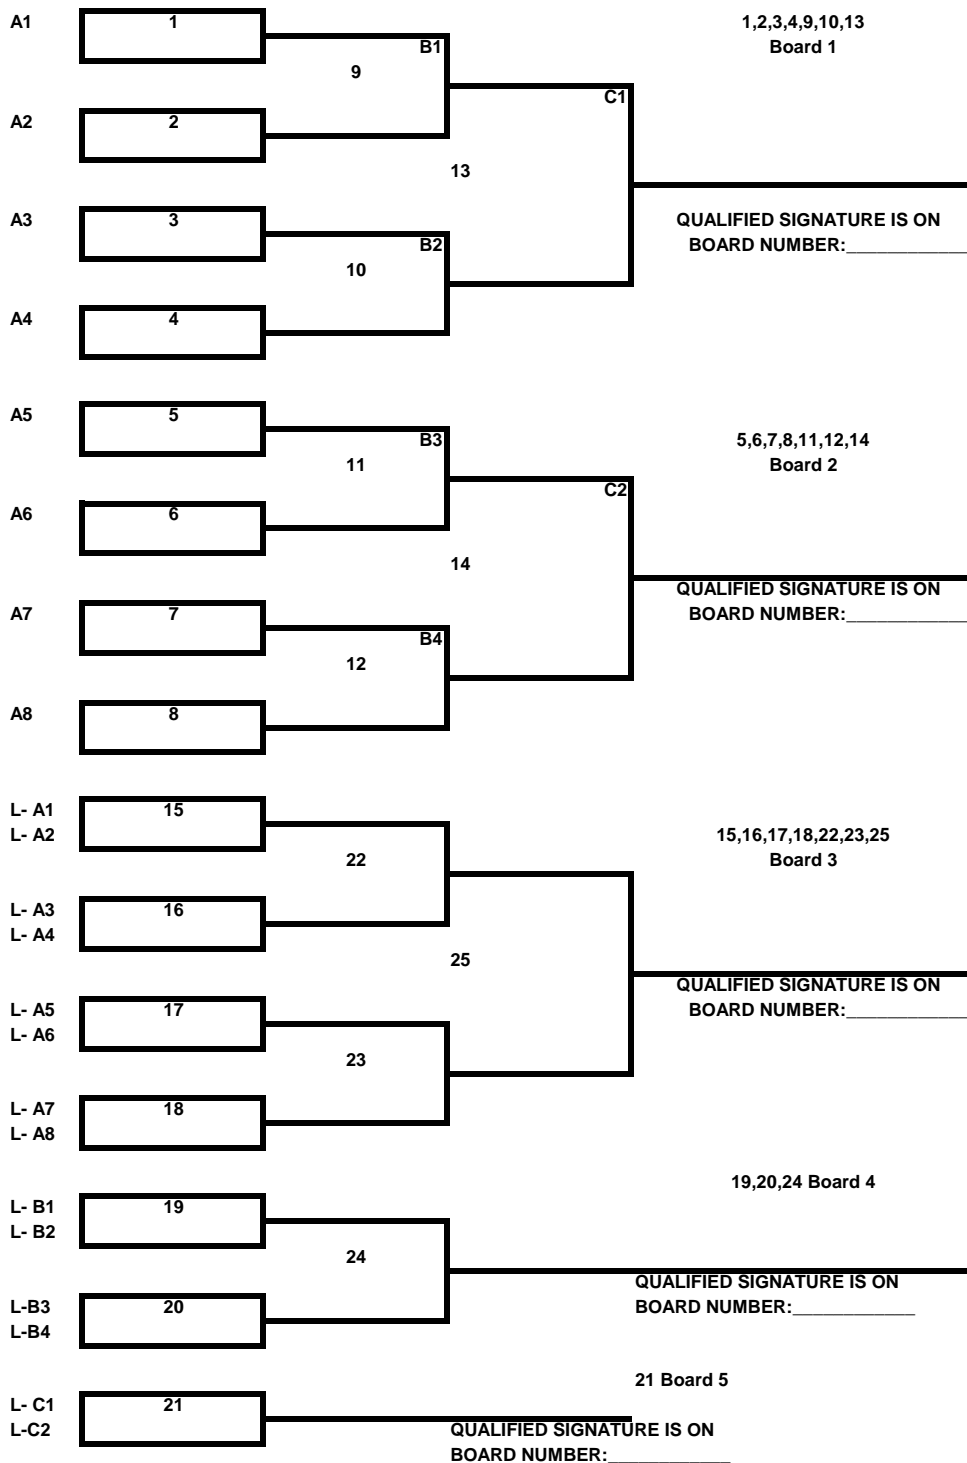

9 - BALL SHOOTOUT

Singles Qualifier

16 PLAYERS - MUST BE A FULL FIELD (NO BYES)
5 PLAYERS QUALIFY - ALL 16 PLAYERS MUST SIGN ON A BOARD BEFORE PLAY BEGINS - RANDOMLY DRAW FROM 2'S ON THE TOP DOWN TO THE 7'S ON THE BOTTOM.

Location: _____
 Date: _____
 Tournament Director: _____